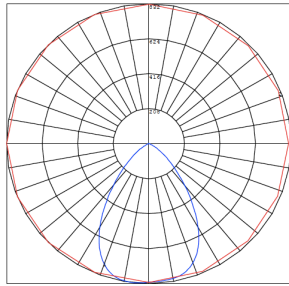

Phone: (877) 805-2252 | Fax: (877) 805-2252
www.westgatemfg.com

Photometrics: CRLC8-40W-MCTP-D

BUG Rating: B1-U1-G0

40W 5000K, Area 25" x 25" Mounting Height: 9'

Other Views:

Hazel

CRLC-EGN-40W-MCTP-D

CRLC-TRM-8