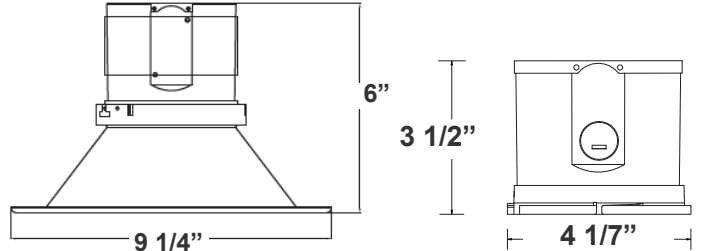

9 1/4"(L) X 6" (H)

Ideal for hotel, offices, retail outlets, restaurant, parking garages, conference room, education facilities and more.

Features

- 8" Haze & White Finish TRIM
- MCTP: The Switch Is On The Light Engine
- Mounting Options: Recessed
- 5-Year Warranty
- Lifespan: 50,000 hrs.

Technical Specifications

Electrical:

- Voltage: 120-277VAC 50/60Hz
- Wattage: 27W/34W/40W
- Power factor: >0.90
- Efficacy: 80 LPW

Mechanical:

- 8" Haze & White Finish TRIM
- Mounting Options: Recessed
- Temperature Rating: Designed to Operate in Temperatures 113°F
- Housing Not Required. Two Spring Clips To Hold The Fixture In Place
- No IC-Rated
- Suitable for Damp Locations
- 5-Year Warranty