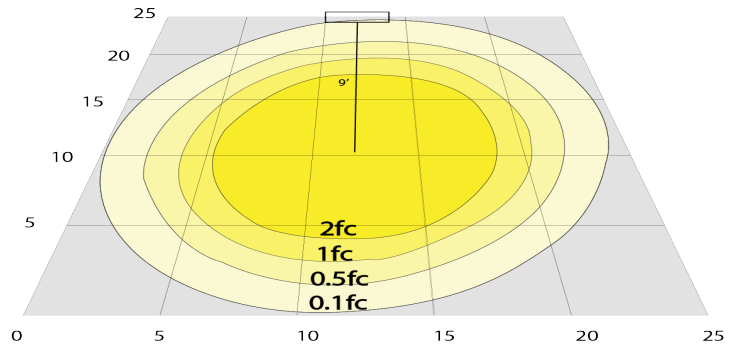

Phone: (877) 805-2252 | Fax: (877) 805-2252
www.westgatemfg.com

Photometrics: CRLC8-40W-MCTP-D

BUG Rating: B1-U1-G0

40W 5000K, Area 25" x 25" Mounting Height: 9'

Other Views:

Hazel

CRLC-EGN-40W-MCTP-D

CRLC-TRM-8